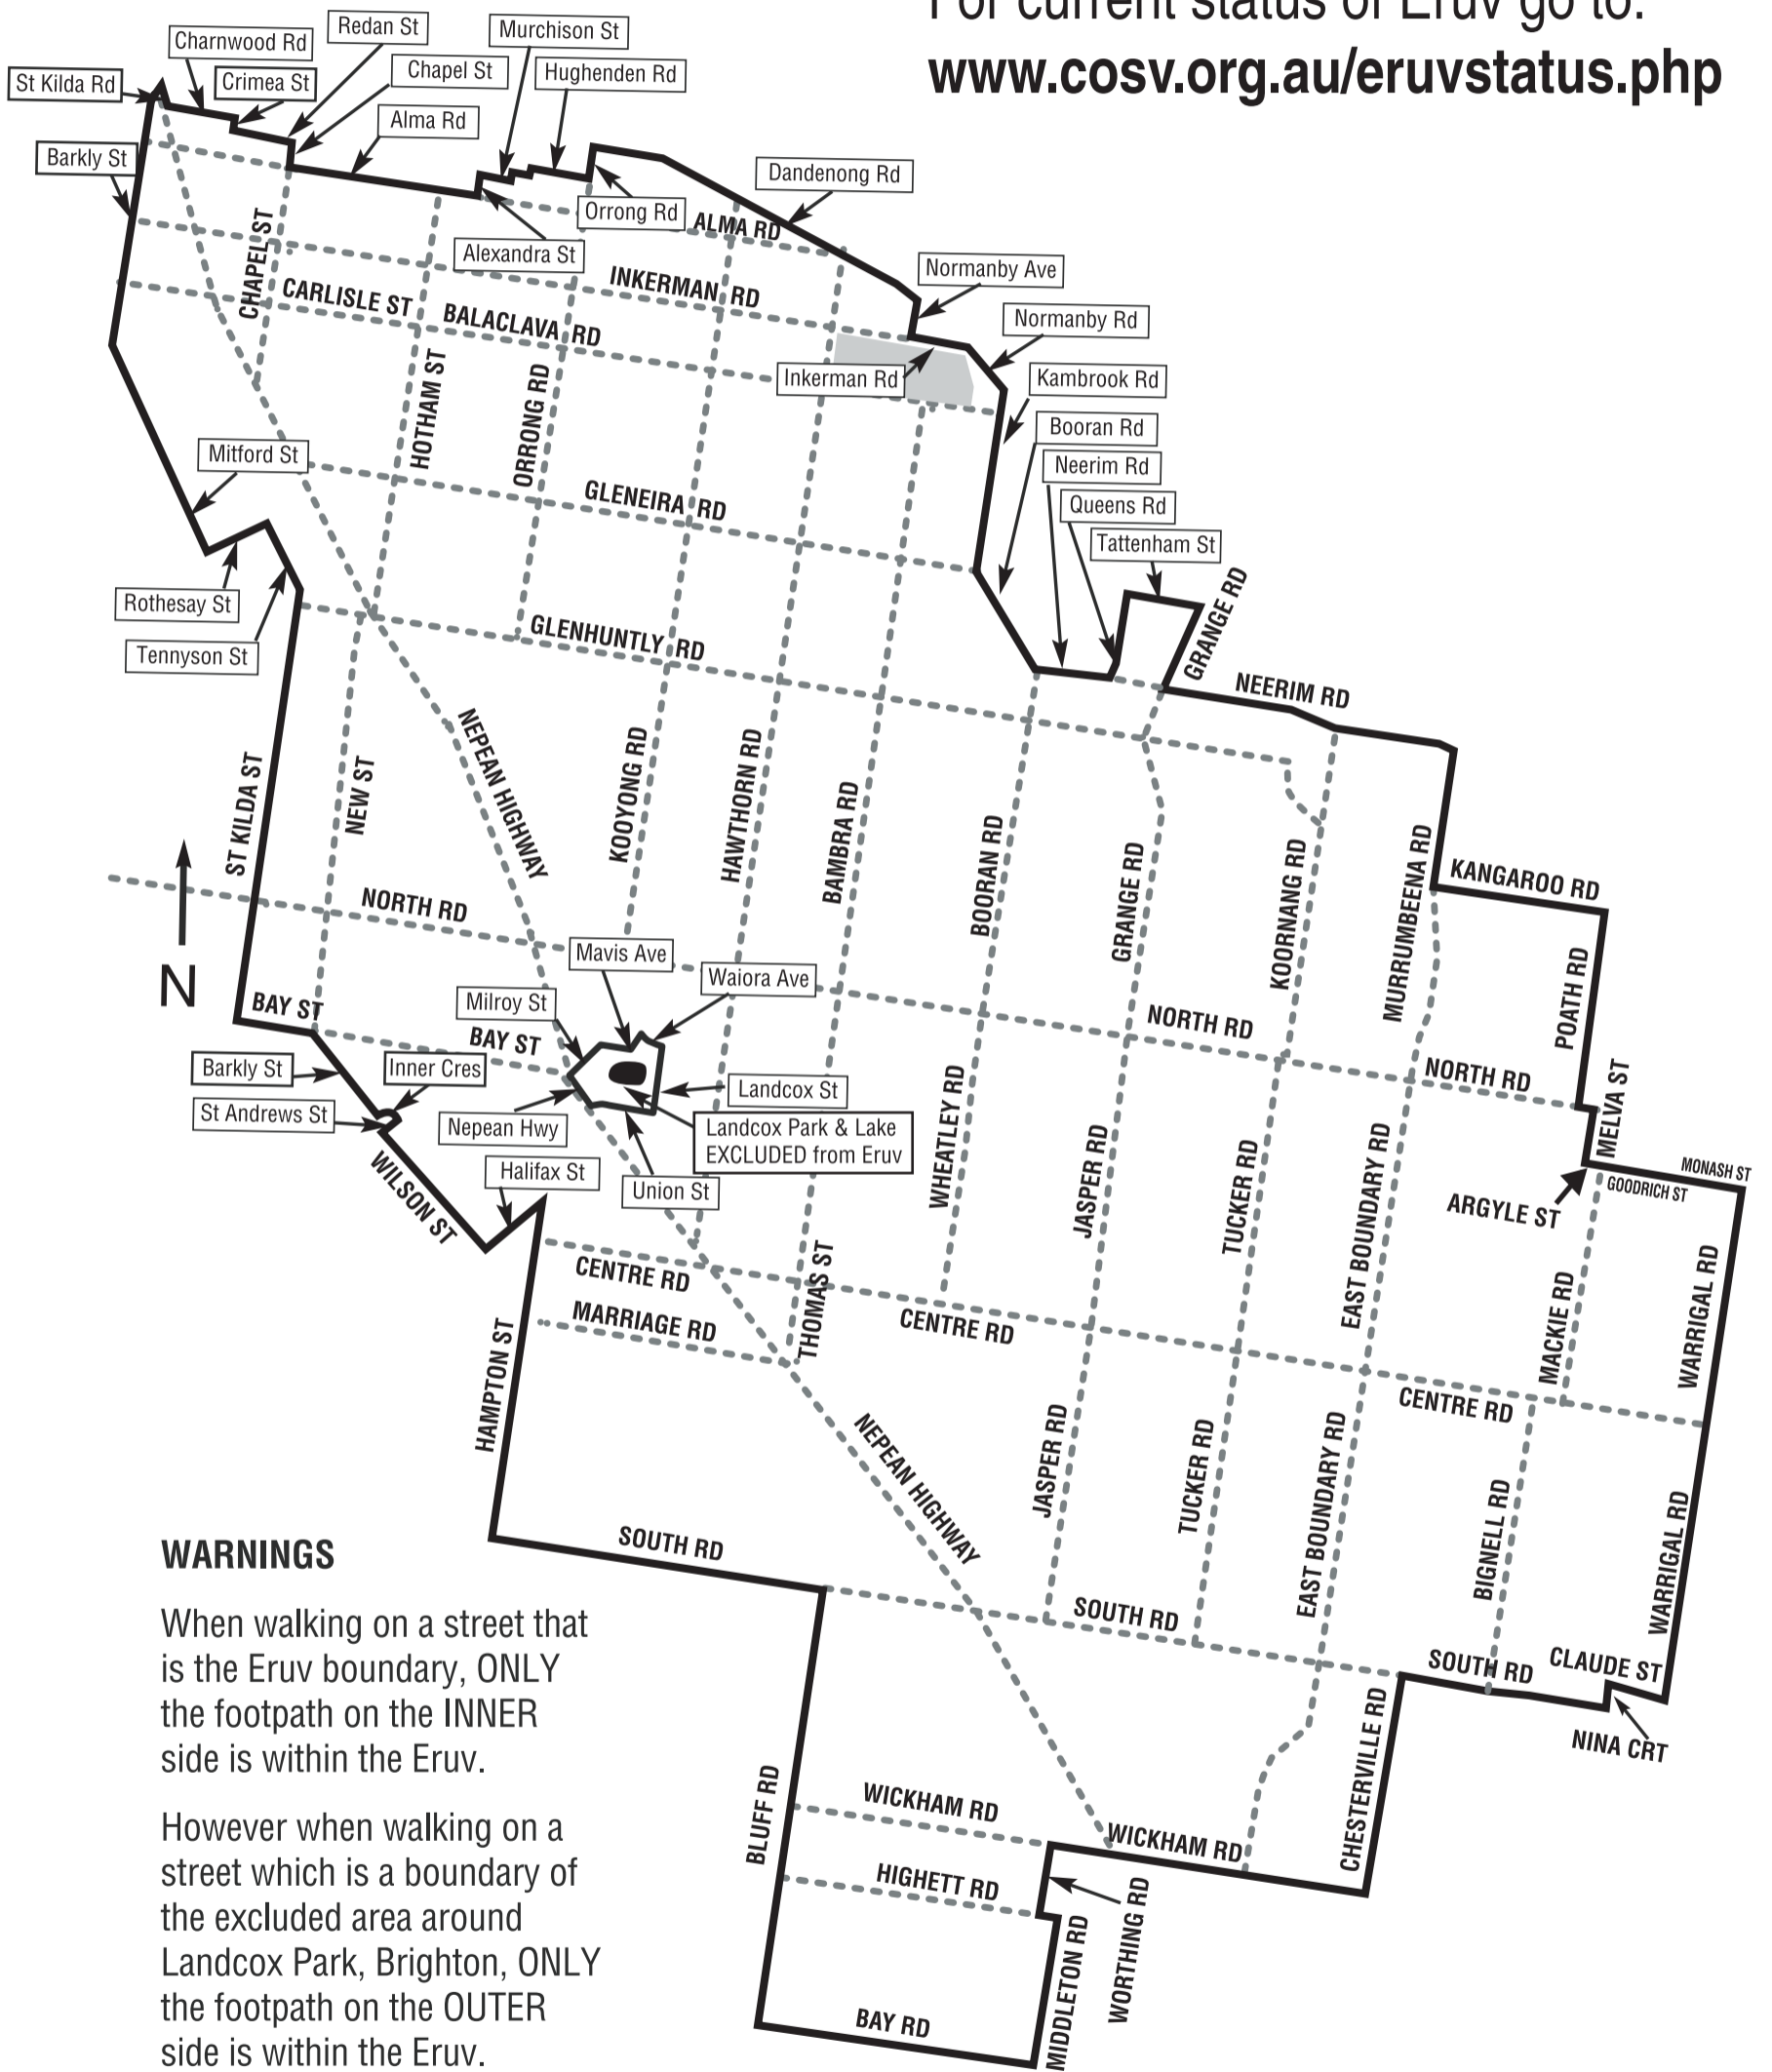

MELBOURNE ERUV BOUNDARIES

בס"ד

For current status of Eruv go to:
www.cosv.org.au/eruvstatus.php

WARNINGS

When walking on a street that is the Eruv boundary, **ONLY** the footpath on the **INNER** side is within the Eruv.

However when walking on a street which is a boundary of the excluded area around Landcox Park, Brighton, **ONLY** the footpath on the **OUTER** side is within the Eruv.